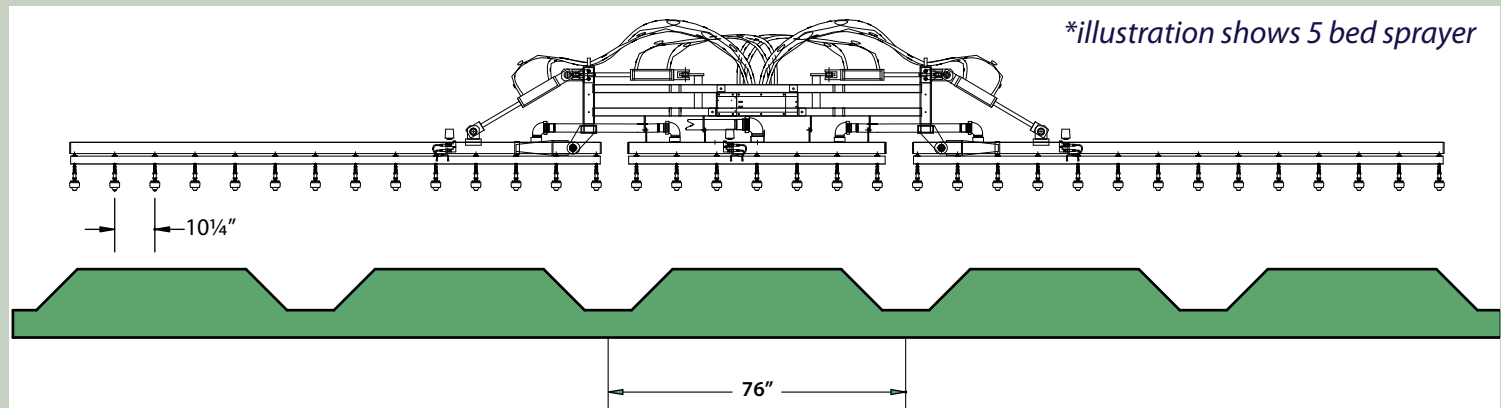

Row Crop Sprayer 350RC

- 30-36 MaxCharge™ nozzles
- 20-30-ft (6-9 m.) booms
- 150-gallon (567.8 L.) tank
- Covers 12 to 25 acres/ tank at 6-12 gal. (23-45 L.) per acres.
- 1545 lbs. (701 kg) dry weight (36 nozzles)
- Quality, heavy-duty construction
- Recommended 75 HP tractor , 65 HP min.
- Efficient and effective ultra low volume sprayer (40 micron droplet size) with minimum drift
- Control box with valve control and easy-to-see electrostatic charge indicators
- Compatible with most conventional chemicals and fungicides